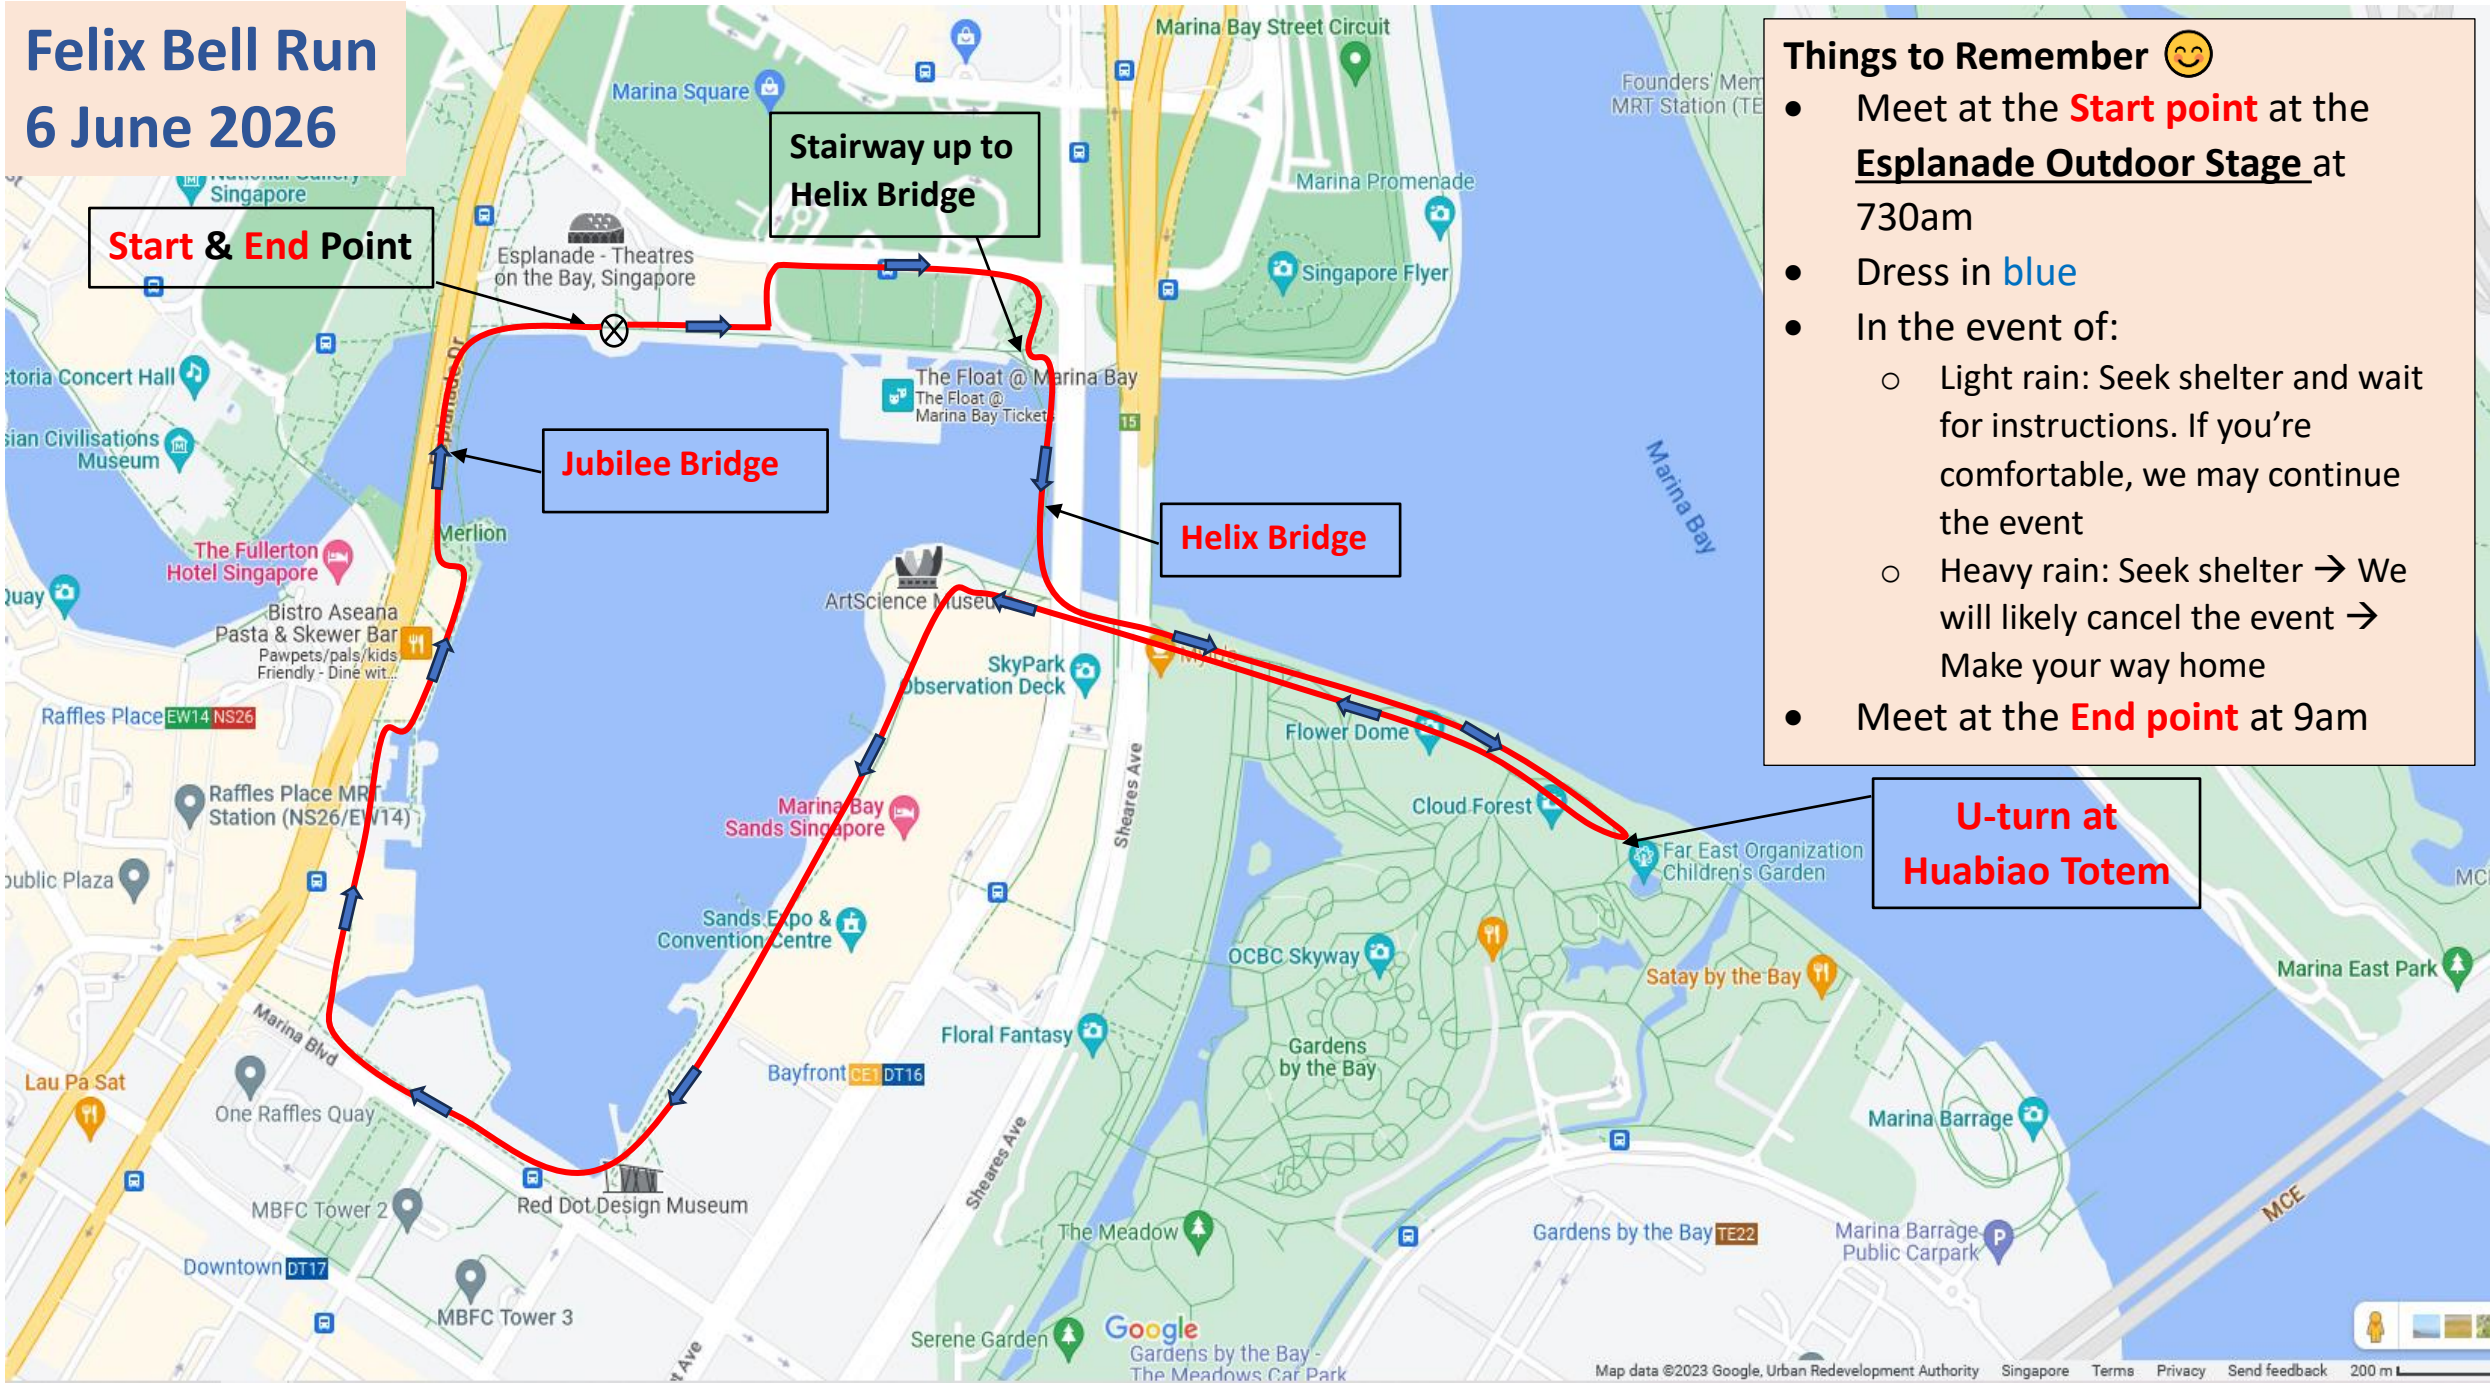

Meeting point (Esplanade Outdoor Theatre)

Felix Bell Run

6 June 2026

Start & End Point

Stairway up to Helix Bridge

Jubilee Bridge

Helix Bridge

U-turn at Huabiao Totem

Things to Remember 😊

- Meet at the **Start point** at the **Esplanade Outdoor Stage** at 730am
- Dress in **blue**
- In the event of:
 - Light rain: Seek shelter and wait for instructions. If you're comfortable, we may continue the event
 - Heavy rain: Seek shelter → We will likely cancel the event → Make your way home
- Meet at the **End point** at 9am

U-turn at the Huabiao Totem 😊

Don't go past the Totem!